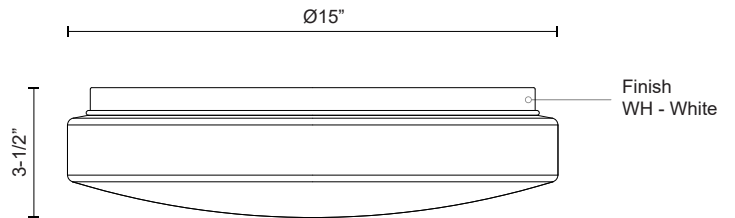

COLLINS
FM9714-5CCT
 FLUSH MOUNT

PROJECT

FM9714-WH-5CCT
 White

SPECIFICATION DETAILS

* For custom options, consult factory for details.

Fixture Dimensions	D15" x H3-1/2"
Light Source	AC LED Module
Wattage	24W
Total Lumens	1600lm
Delivered Lumens	1084lm
Voltage	120V
Color Temperature	Selectable CCT 2700K/3000K/3500K/4000K/5000K
CRI (Ra)	90CRI
LED Rated Life	50,000 hours
Dimming	100% - 10%, ELV Dimmer (Not Included)
Diffuser Details	White Acrylic Diffuser
Location	Dry
Mounting Style	All Orientation; Ceiling and Wall;
CEC Title 24 JA8	Yes, JA8-2022
Material	Steel Acrylic
Illumination Direction	Downlight
Paint Finish	WH01

* For custom options, consult factory for details.

* For warranty information, please visit www.kuzcolighting.com/warranty

DESCRIPTION

Single LED flush mount ceiling fixture with round white opal acrylic. Metal details in painted white, and is equipped with our powerful 120V AC LED technology,