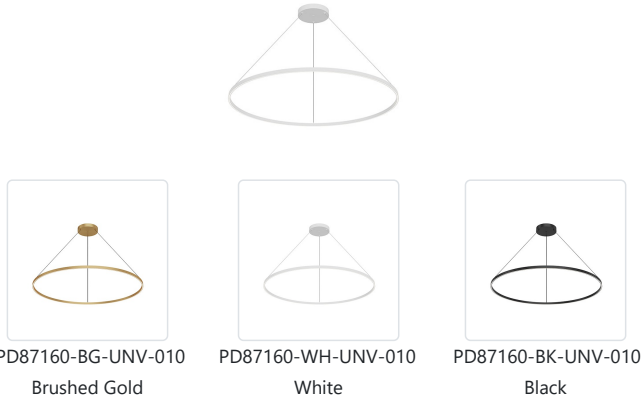

CERCHIO PD87160-UNV-010

PENDANTS

PROJECT

DESCRIPTION

Extruded and rolled aluminum with rectangular profile. Flush silicone diffuser. Matte powder-coated finish. Down light. Duo canopy mounting style

SPECIFICATION DETAILS

Fixture Dimensions	D59" x H1-3/8"
Light Source	LED with DC Driver
Wattage	126W
Total Lumens	9250lm
Delivered Lumens	BG-3955lm; BK-3955lm; WH-5320lm*;
Voltage	120-277V
Color Temperature	3000K
CRI (Ra)	90CRI
Optional Color Temps	2700K - 5000K Available, Minimum Order Quantities Apply
LED Rated Life	50,000 hours
Dimming	100% - 10%, TRIAC or ELV Dimmer (Not Included) or 0-10V Dimmer (Not Included)
Diffuser Details	Frosted Silicone Diffuser
Adjustable	Yes
Wire Length	120" Max
Wire Type	BG - Black Wire; BK - Black Wire; WH - Clear Wire;
Minimum Hang Height	30"
Sloped Ceiling Adaptable	Yes
Location	Dry
Illumination Direction	Downlight
Canopy Dimensions	D13" x H2"
Paint Finish	BG01(Canopy); BG02(Fixture Body); BK02; WH02;
CEC Title 24 JA8	Yes, JA8-2022
Material	Aluminum + Polymeric Material