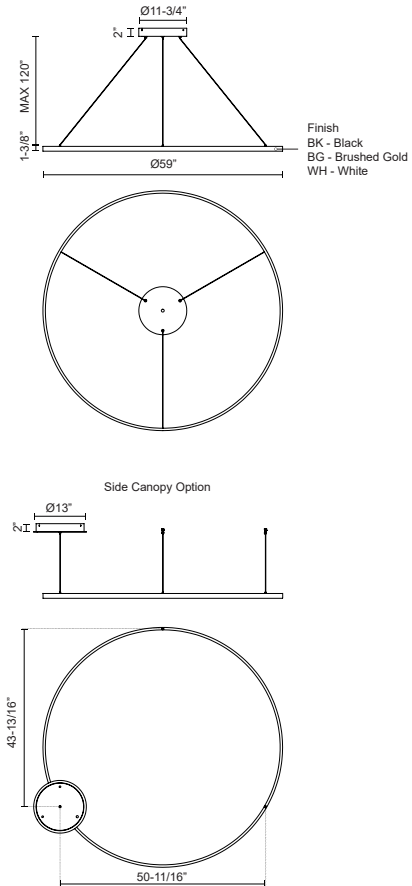

KUZCO

CANADA: 19054 28TH AVENUE - SURREY, BC V3Z 6M3

USA: 3035 E. LONE MOUNTAIN ROAD - LAS VEGAS, NV 89081

WWW.KUZCOLIGHTING.COM

© 2021 KUZCO LIGHTING. ALL RIGHTS RESERVED.

COMMENT