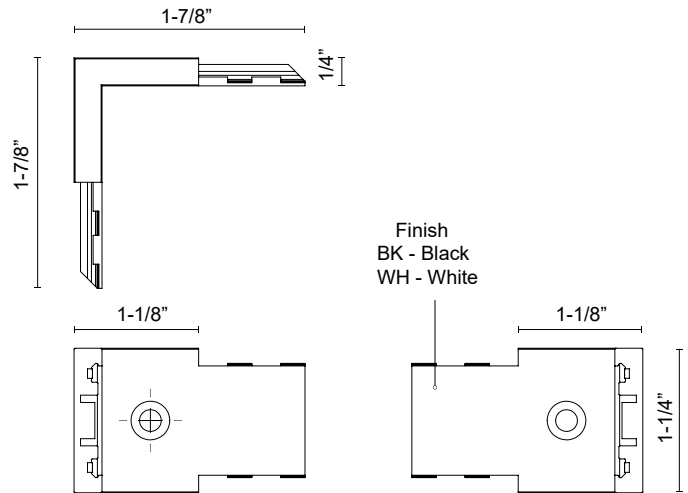

TRILO TRC989022

TRILO TRACK SYSTEM

PROJECT

TRC989022-BK
Black

TRC989022-WH
White

SPECIFICATION DETAILS

Fixture Dimensions	INSTALL DIMENSION - L1-1/8" x W1-1/4" x H1-1/8"; TOTAL DIMENSION - L1-7/8" x W1-1/4" x H1-1/8"
Voltage	48V DC
Location	Dry
Mounting	Ceiling and Wall Mount All Orientation
Material	Polymeric Material + Copper
Paint Finish	BK02; WH02

* For custom options, consult factory for details.

* For warranty information, please visit www.kuzcolighting.com/warranty

DESCRIPTION

Transform your space effortlessly with Trilo's seamless connectors. Our slim connectors make wall-to-wall, ceiling-to-ceiling, or ceiling-to-wall configurations easy to create. Attach your track rail with ease for a versatile, dynamic lighting system that suits the needs of your space.