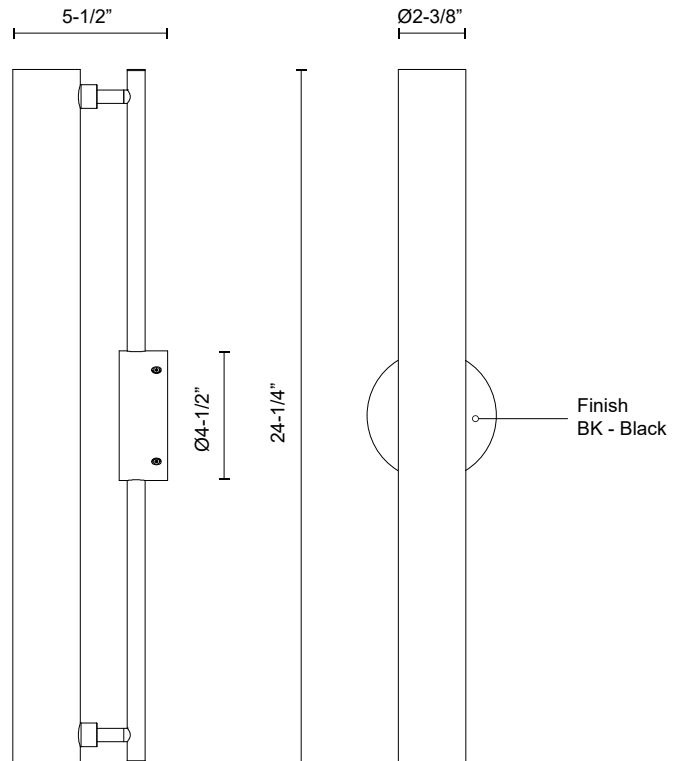

GRAMERCY WS70124-UNV

WALL

PROJECT

WS70124-BK-UNV
Black

DESCRIPTION

Glass cylinder with frosted white interior coating and aluminum die-cast body

SPECIFICATION DETAILS

Fixture Dimensions	W2-3/8" x H24-1/4" x E5-1/2"
Light Source	LED with DC Driver
Wattage	20W
Total Lumens	1995lm
Delivered Lumens	BK-1692lm
Voltage	120-277V
Color Temperature	3000K
CRI (Ra)	90CRI
Optional Color Temps	2700K - 5000K Available, Minimum Order Quantities Apply
LED Rated Life	50,000 hours
Dimming	100% - 10%, TRIAC or ELV Dimmer (Not Included)
Glass Details	Frosted Glass
Location	Dry
Mounting Style	All Orientation; Wall;
CEC Title 24 JA8	Yes, JA8-2022
Canopy Dimensions	D4-1/2" x E1-3/4"
Paint Finish	BK02
Height From Center	12-1/8"
Illumination Direction	Omni-directional
Material	Aluminum + Glass