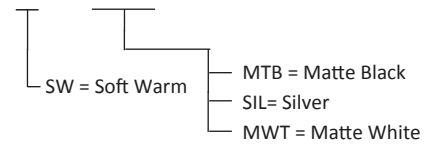

Lumens:	1600
Energy Consumption:	26 W
Rated Lifespan:	60,000 hours
Color Temperature:	3,000 K
Color Rendering Index (CRI) :	90+
Brightness Adjustability:	Rotary switch / dimmer
Material:	Aluminum, plastic
Safety Rating:	C-UL-US Certified
Warranty:	5 years
Voltage:	100-240V
Standard Finishes:	Metallic Black, Silver, Metallic White
Cord Length:	10 ft

Z-Bar Titan floor lamp

ZBF6000 - SW - ---