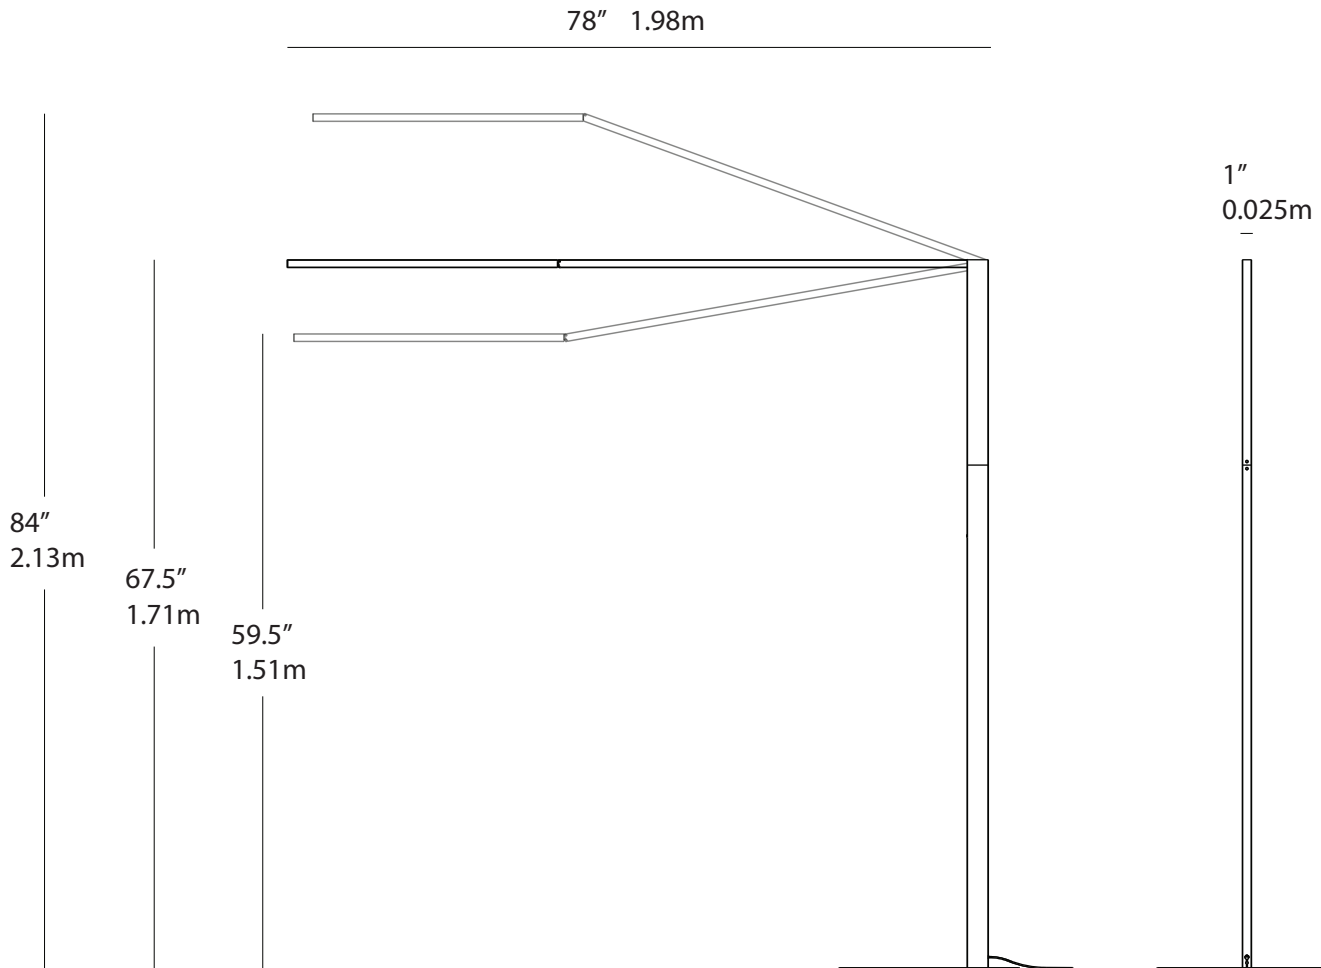

Floor

Sleek, Directable Light

Designer
Peter Ng

Z-Bar Titan floor lamp

Z-Bar Floor is an ultra-slim and flexible floor lamp that complements any interior décor. For ambient light, rotate the lamp head to face the ceiling or wall. For reading light, pull the LED head down and mid-body down to the desired level. Finished with the light? Fold the LED head against the body for a slim, sculptural silhouette.

Lumens:	1600
Energy Consumption:	26 W
Rated Lifespan:	60,000 hours
Color Temperature:	3,000 K
Color Rendering Index (CRI) :	90+
Brightness Adjustability:	Rotary switch / dimmer
Material:	Aluminum, plastic
Safety Rating:	C-UL-US Certified
Warranty:	5 years
Voltage:	100-240V
Standard Finishes:	Metallic Black, Silver, Metallic White
Cord Length:	10 ft

Z-Bar Titan floor lamp

ZBF6000 - SW - ---

Dimensions

LEED Information

Integrative Process

To support high-performance, cost-effective project outcomes through an early analysis of the interrelationships among systems.

Meticulously crafted to provide unmatched reach and versatility, this imposing yet refined task floor lamp boasts a sizable frame and a discreetly adjustable LED head that can pivot and sweep to illuminate any angle with ease.