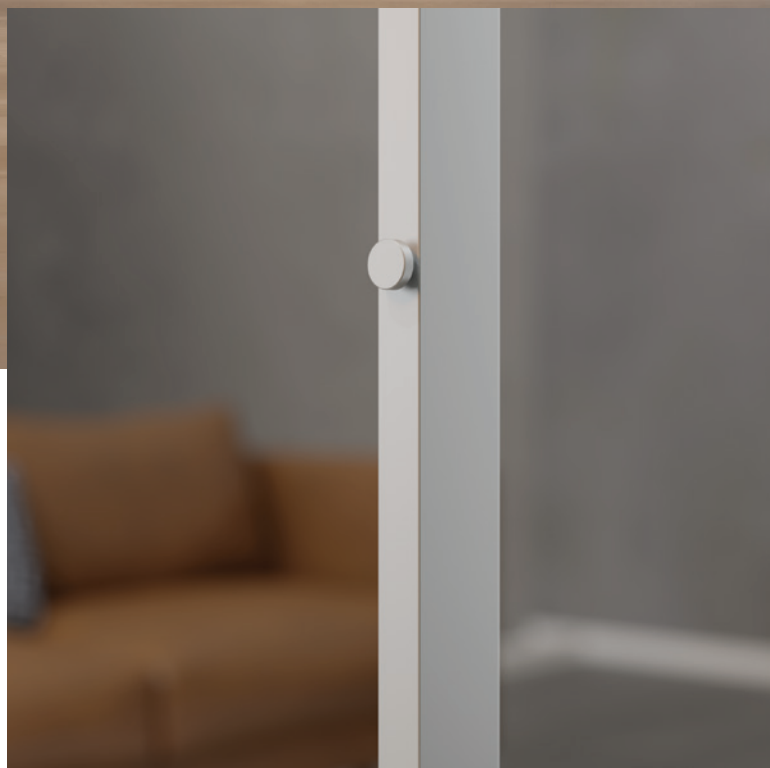

Floor

Sleek, Directable Light

Designer
Peter Ng

Z-Bar Titan floor lamp

Z-Bar Floor is an ultra-slim and flexible floor lamp that complements any interior décor. For ambient light, rotate the lamp head to face the ceiling or wall. For reading light, pull the LED head down and mid-body down to the desired level. Finished with the light? Fold the LED head against the body for a slim, sculptural silhouette.

Lumens:	1600
Energy Consumption:	26 W
Rated Lifespan:	60,000 hours
Color Temperature:	3,000 K
Color Rendering Index (CRI) :	90+
Brightness Adjustability:	Rotary switch / dimmer
Material:	Aluminum, plastic
Safety Rating:	C-UL-US Certified
Warranty:	5 years
Voltage:	100-240V
Standard Finishes:	Metallic Black, Silver, Metallic White
Cord Length:	10 ft

Koncept's LED desktop and task lighting provides finer control over lighting levels in occupied spaces. With personal lighting in place, elimination or downsizing of building lighting systems is possible.

Meticulously crafted to provide unmatched reach and versatility, this imposing yet refined task floor lamp boasts a sizable frame and a discreetly adjustable LED head that can pivot and sweep to illuminate any angle with ease.