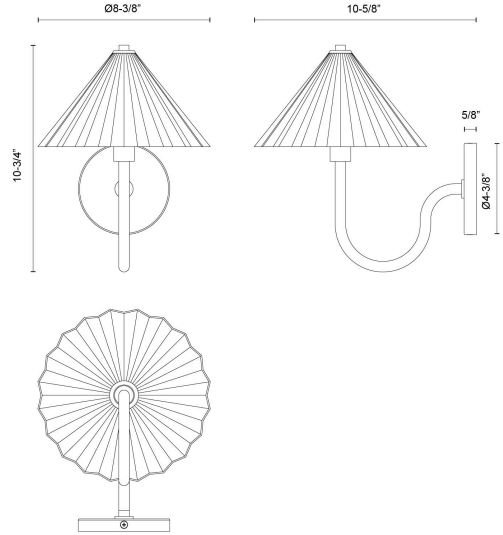

**Serena 8-in Wall/Vanity Light**

Model	Bulbs (not included)	Wattage (or equivalent)
<b>WV451808</b> WV451808AGOP WV451808MBOP	1 x E12	60W

The Serena collection is a melding of contemporary design and timeless fashion. As light emanates from within, the pleated glass creates a soft, diffused illumination. Whether gracing a modern dining room or enhancing the ambiance of a chic living space, Serena brings an air of sophistication and style.

**SPECIFICATION DETAILS**

Fixture Dimensions	W8-3/8" x H10-3/4" x E10-5/8"
Canopy Dimensions	D4-3/8" x E5/8"
Location	Damp
Glass Details	Opal Glass
Illumination Direction	Up/Down
Light Source/Life	Socket
Material	Steel, Glass
Height from Center	7"
Shade Details	Opal Glass Shade
Compliance	<b>UL Certified:</b> Yes