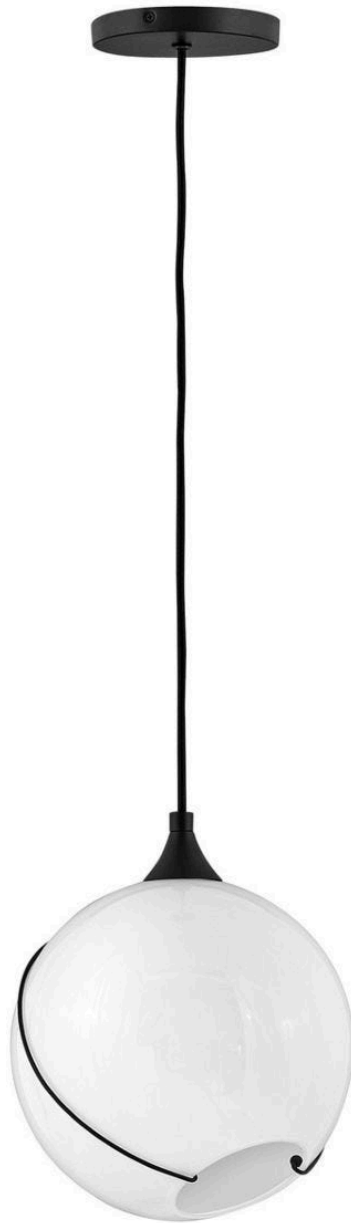

lisa mcdennon
COLLECTION

SKYE

SMALL PENDANT | 30303BLK-WH

Mesmerizingly asymmetrical with a mid-century modern flair, Skye showcases a single or cluster of glass globes, each encircled with a slender ring. Each opening is off-center and the globes fall to different lengths, with Heritage Brass or Black details pulling the look together perfectly. Skye is part of the Lisa McDennon Collection.

FINISH: Black with Cased Opal glass

GLASS: Cased Opal

WIDTH: 10.8"

HEIGHT: 12.8"

LIGHT SOURCE: Socket

WATTAGE: 1-100w Med.

HINKLEY

HINKLEY
33000 Pin Oak Parkway
Avon Lake, OH 44012